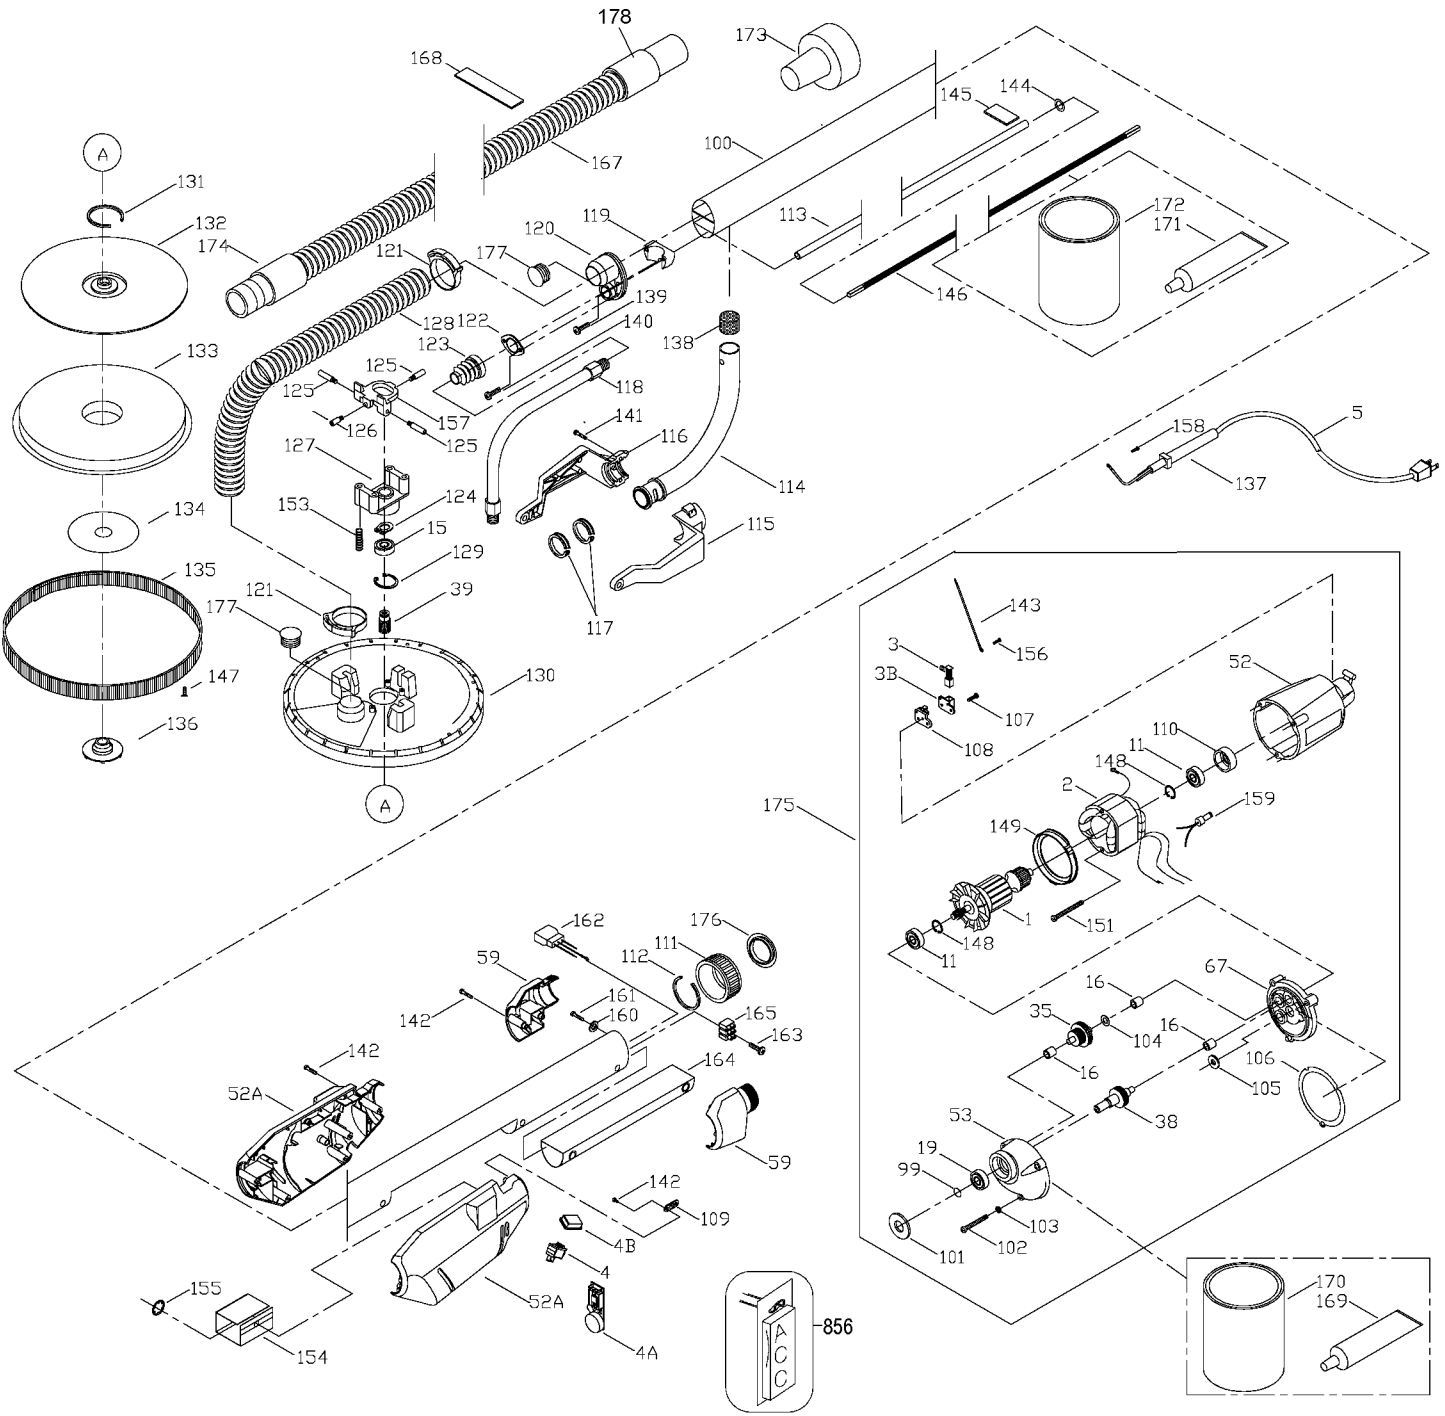

PORTER-CABLE

DRYWALL SANDER

WARNING: Electrical repairs should only be attempted by trained repairmen. Contact the nearest Porter-Cable Service Center or other competent repair center.

7800
7801

Parts List for 7800 Type 1

Item Number	Part Number	Description	Qty Required
2	000000-00	No Longer Available	1
101	000000-00	No Longer Available	1
162	000000-00	No Longer Available	1
167	39780	HOSE	1
171	000000-00	No Longer Available	1
856	14444	PAD FOR H&L SHEETS	1